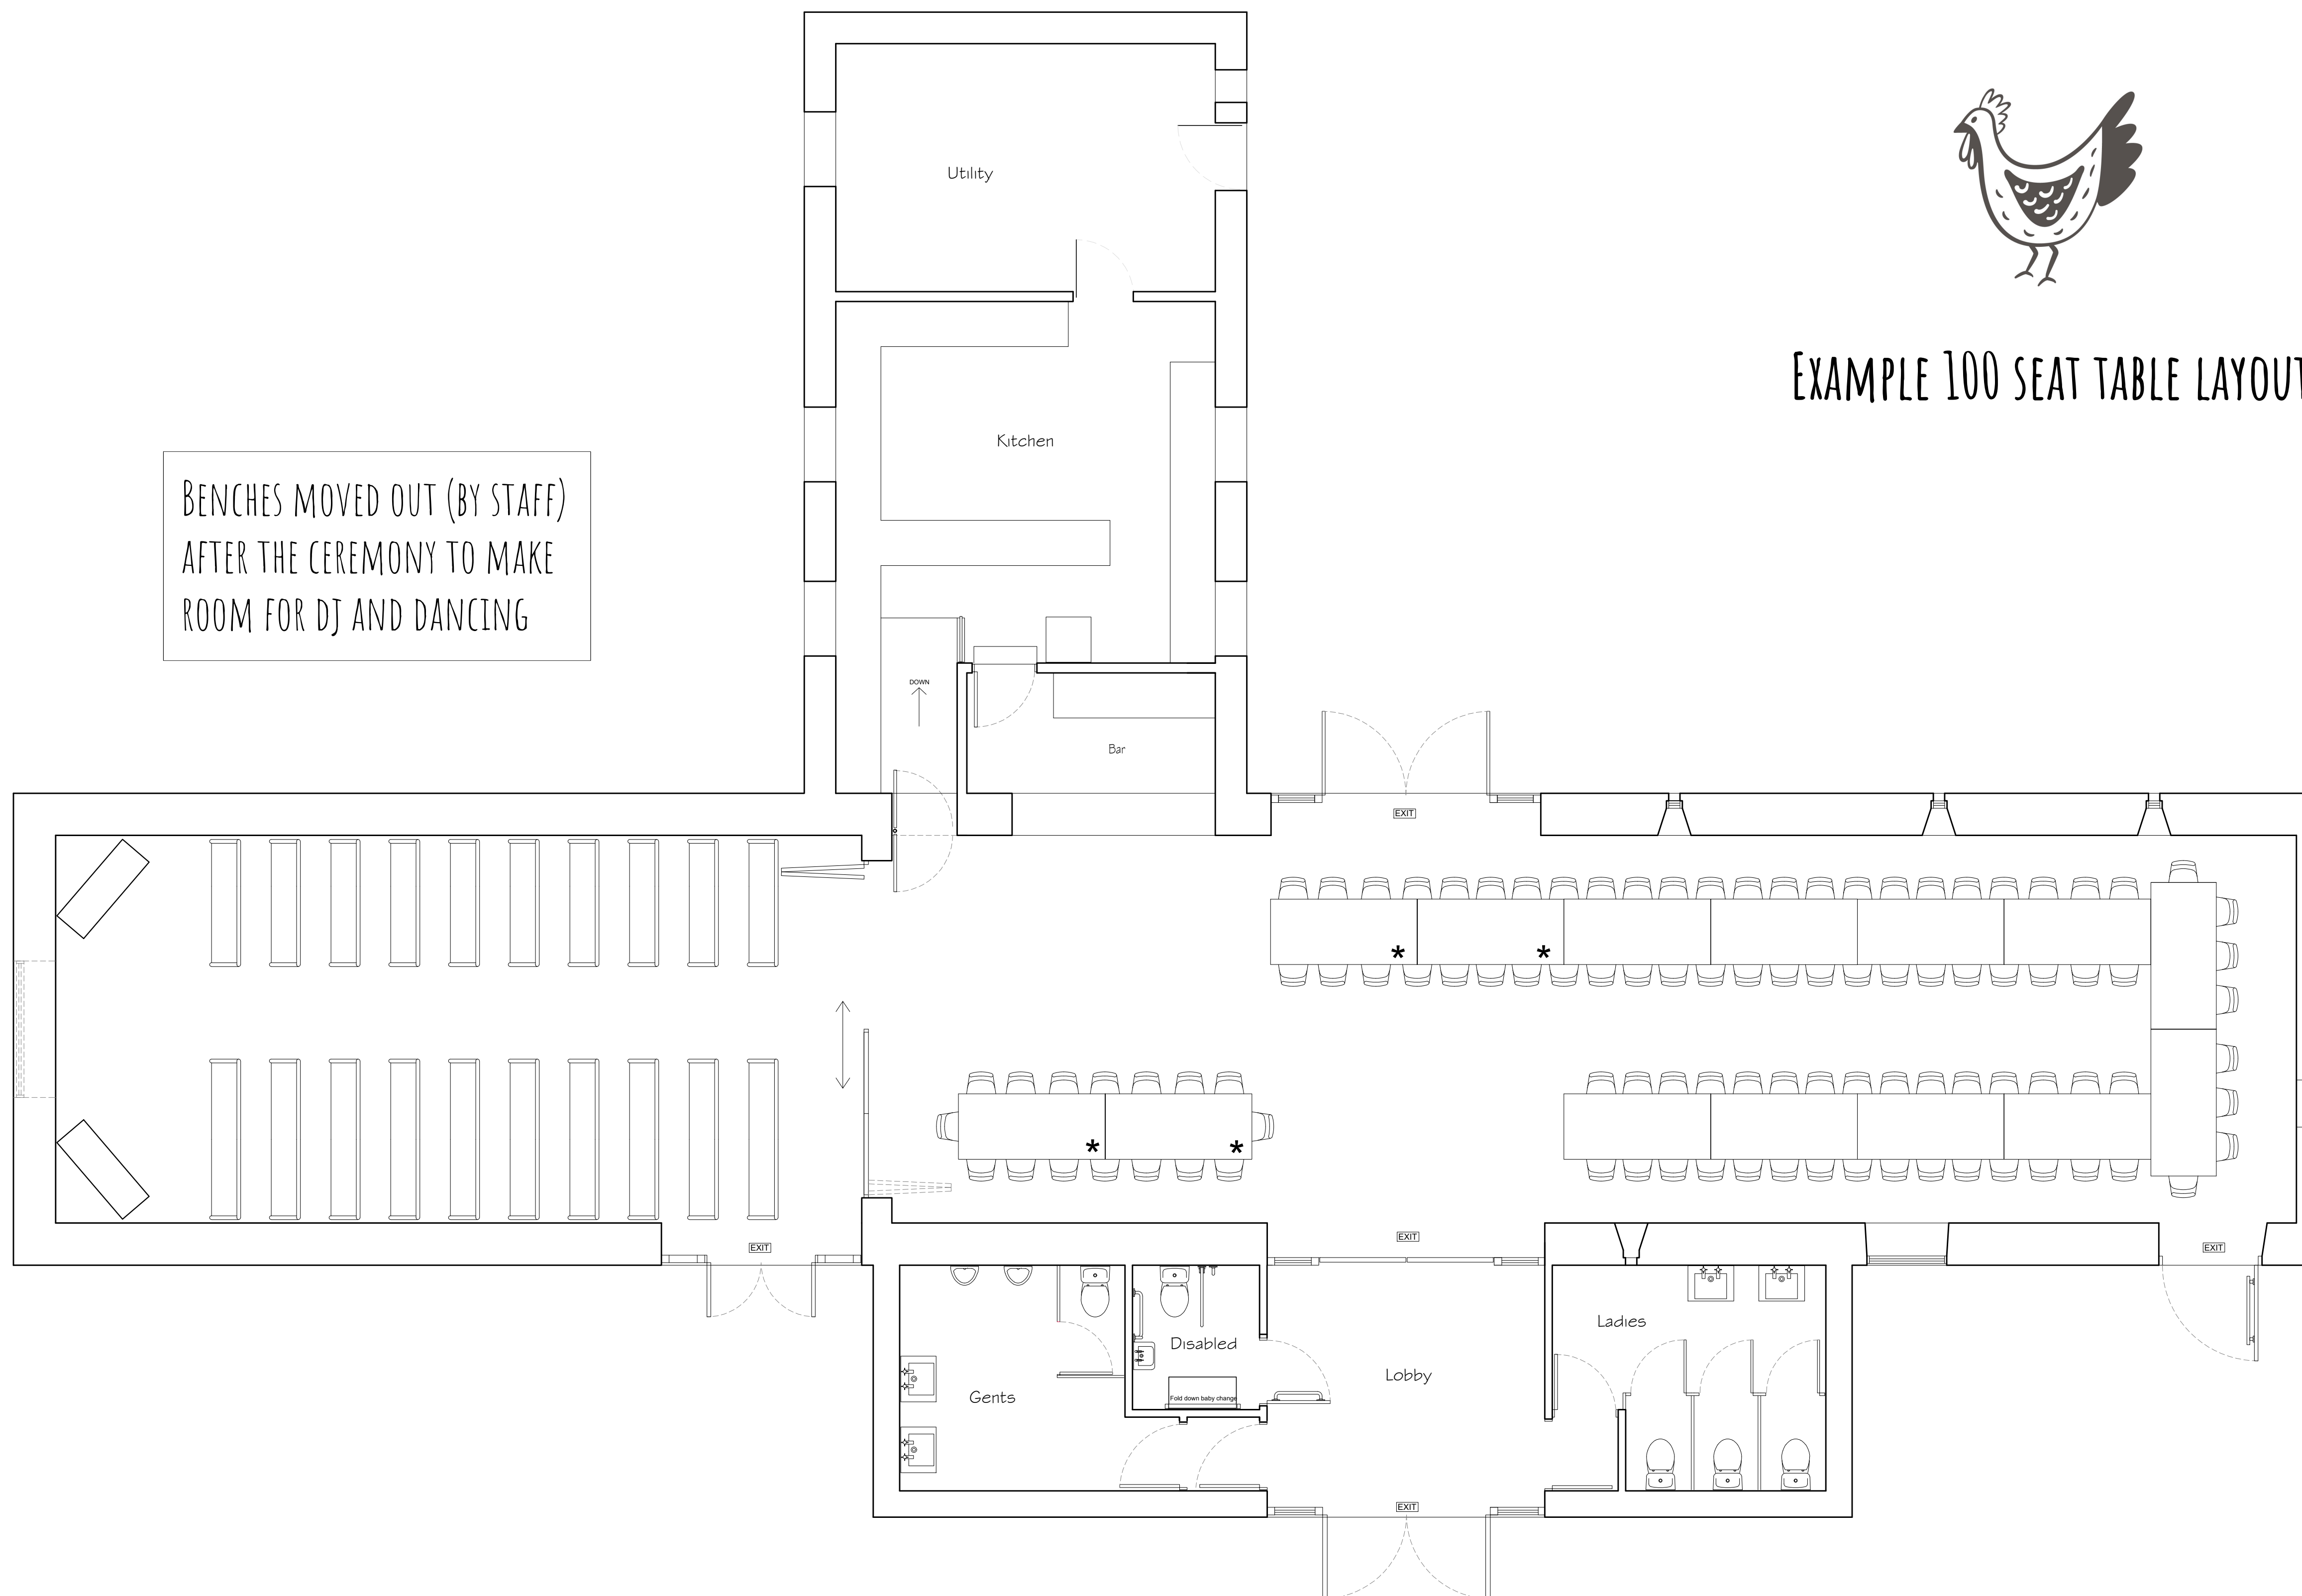

## EXAMPLE 100 SEAT TABLE LAYOUT

BENCHES MOVED OUT (BY STAFF)  
AFTER THE CEREMONY TO MAKE  
ROOM FOR DJ AND DANCING

\*THESE TABLES WILL NEED TO BE REMOVED AFTER THE MEAL TO MAKE SPACE AT THE BAR