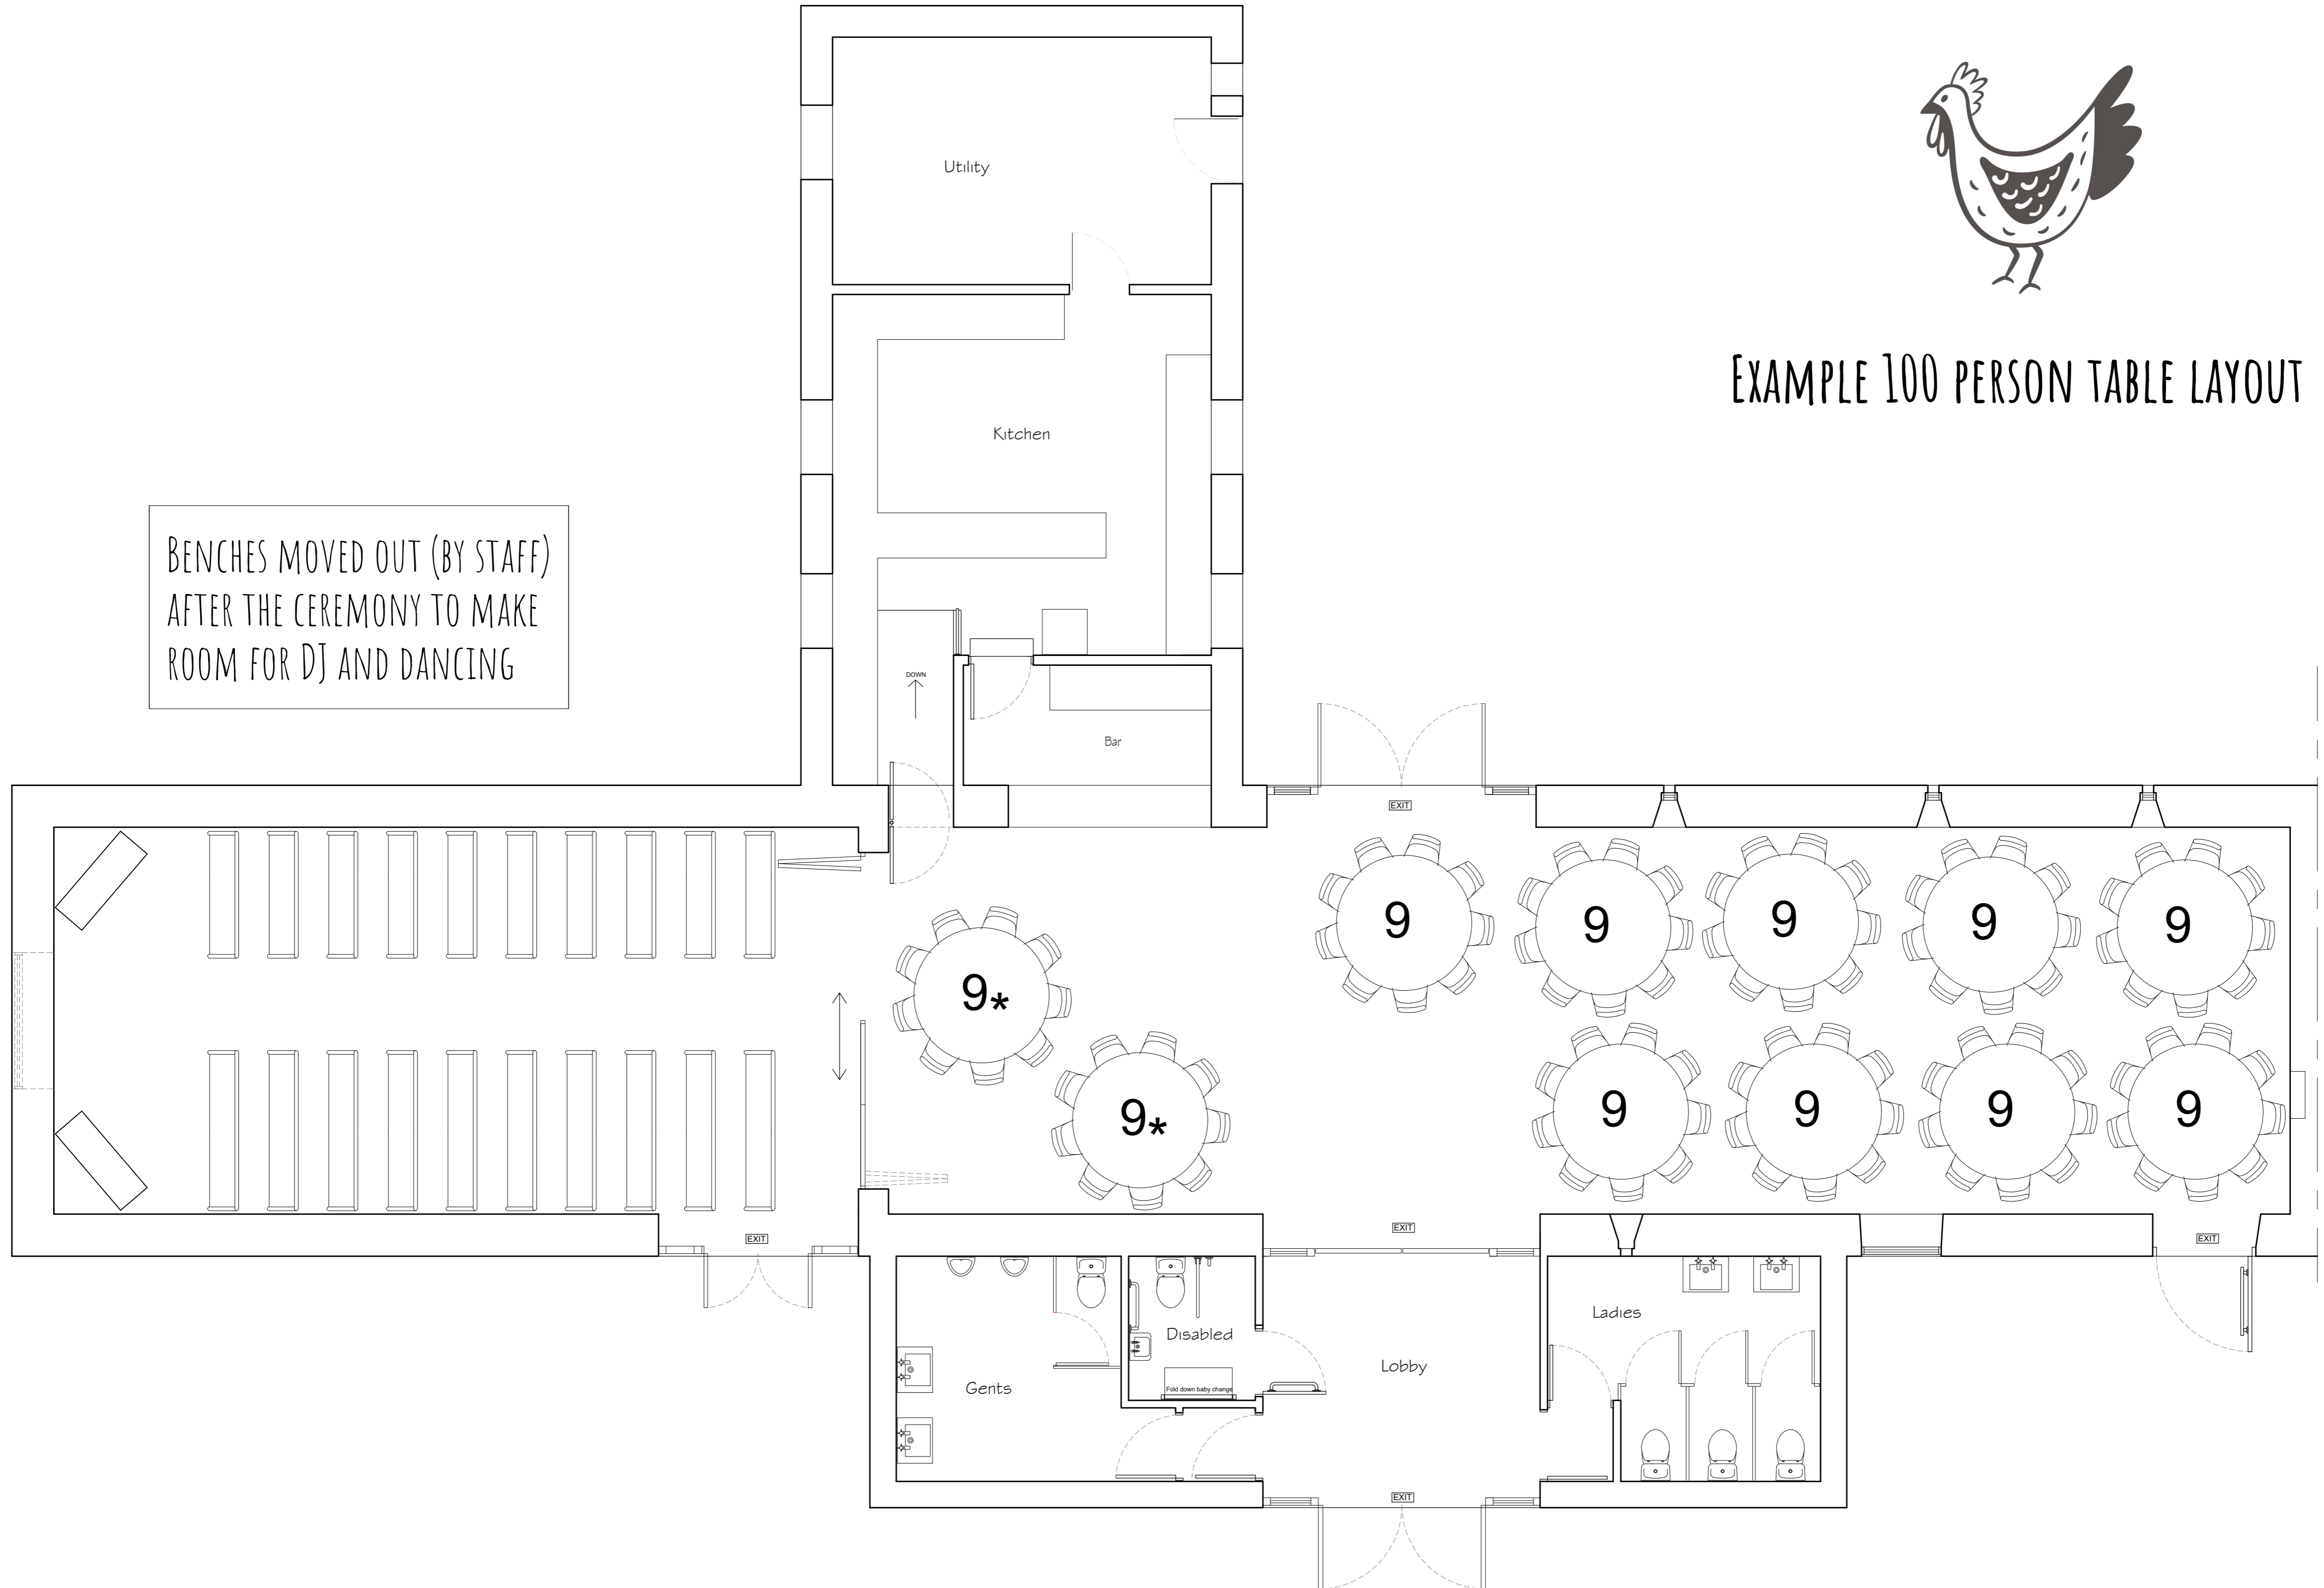

## EXAMPLE 100 PERSON TABLE LAYOUT

BENCHES MOVED OUT (BY STAFF)  
AFTER THE CEREMONY TO MAKE  
ROOM FOR DJ AND DANCING

\*THESE TABLES WILL NEED TO BE REMOVED AFTER THE MEAL TO MAKE SPACE AT THE BAR